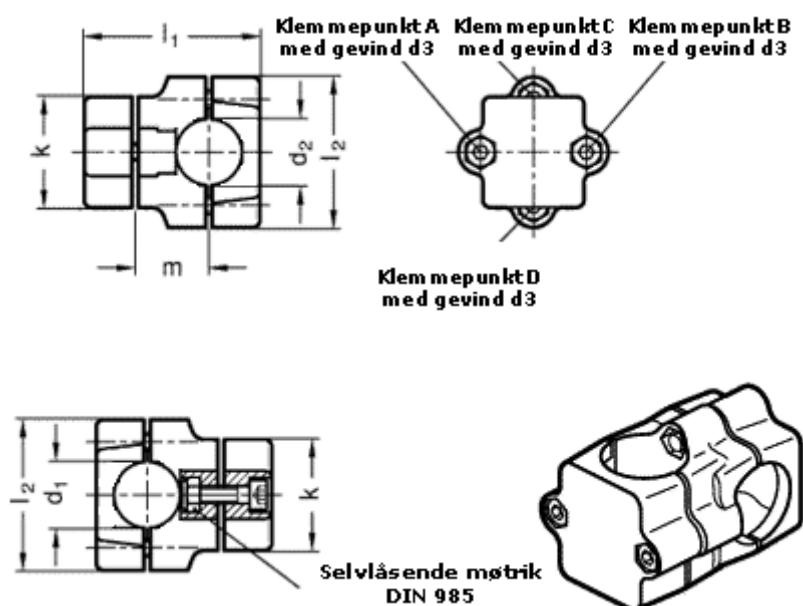

Article number: 20134B40B40602SW  
Description: E+G Two-way Connector  
GN134-B40-B40-60-2-SW

## Measures

Adjustable clamp lever = GN 911-M 8-55 have to be ordred separately

d1	= 40
d2	= 40
d3	= M 8
k	= 60
l1	= 109.0
l2	= 79
m	= 50.0